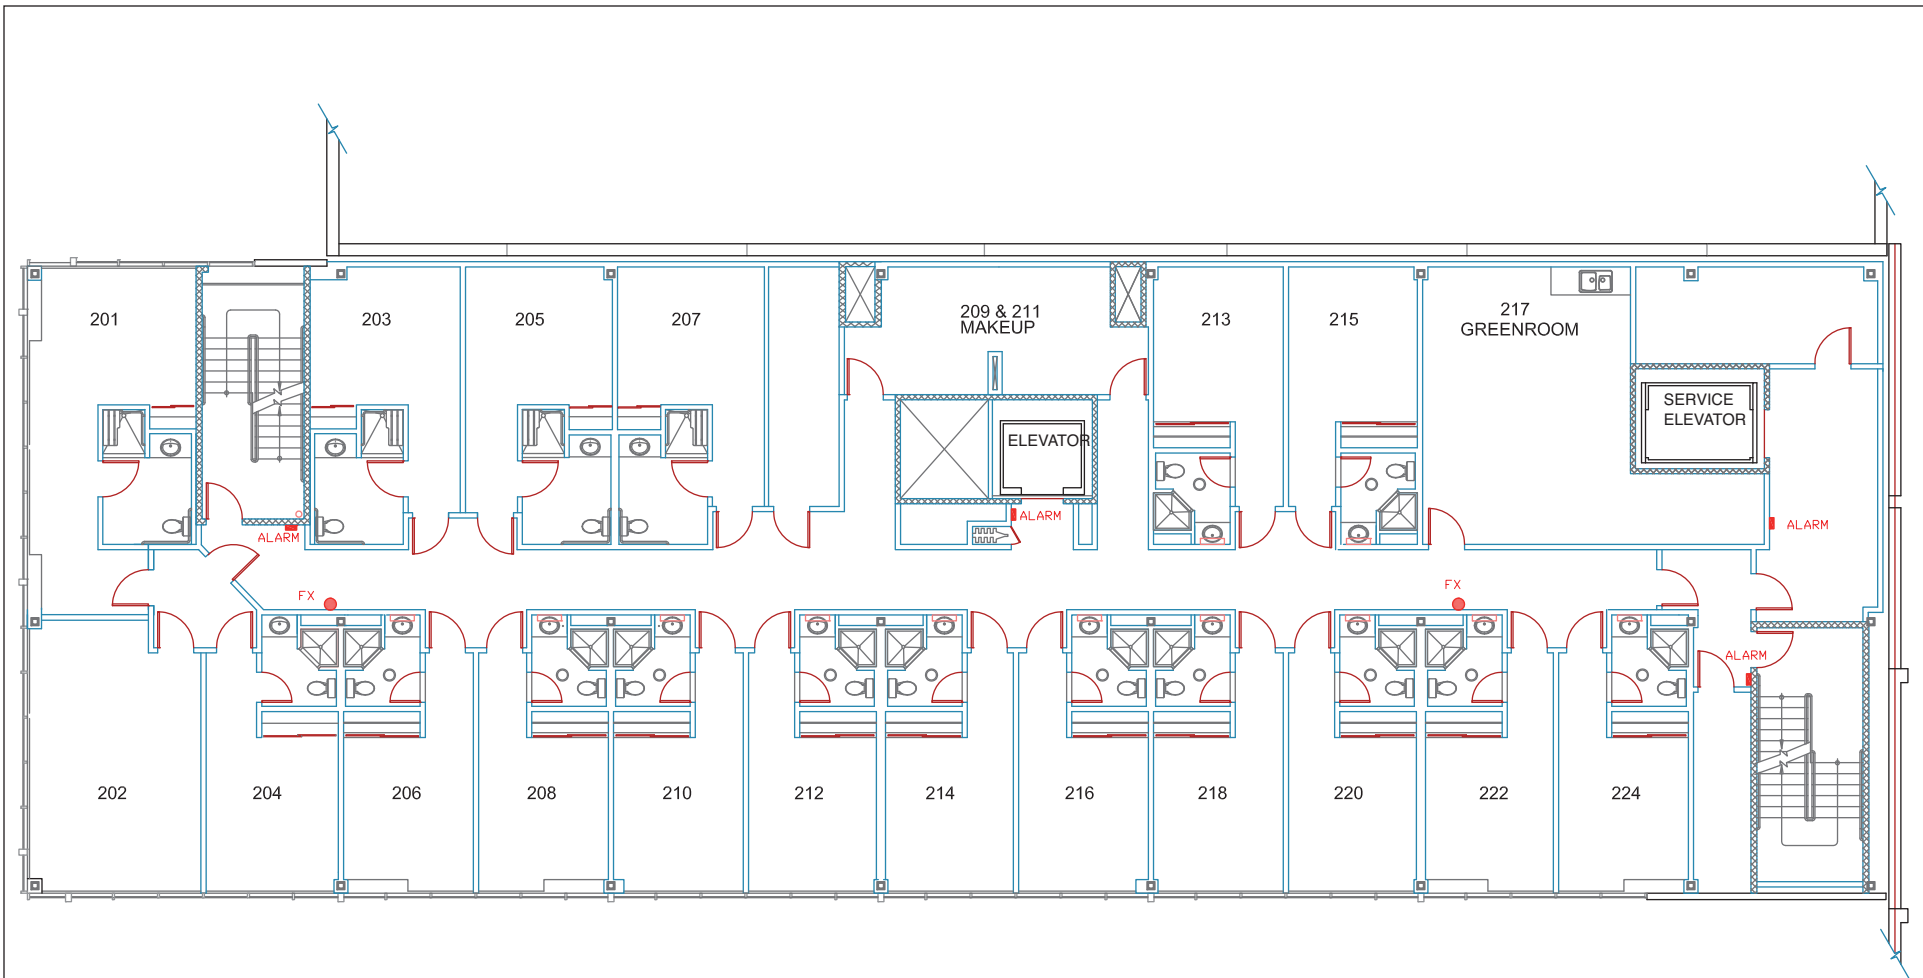

NORVET BLDG - 1ST FLOOR
 SCALE OF PDF @ 100%: 1/16" = 1'

NORVET BLDG - 2ND FLOOR
 SCALE OF PDF @ 100%: 1/16" = 1'