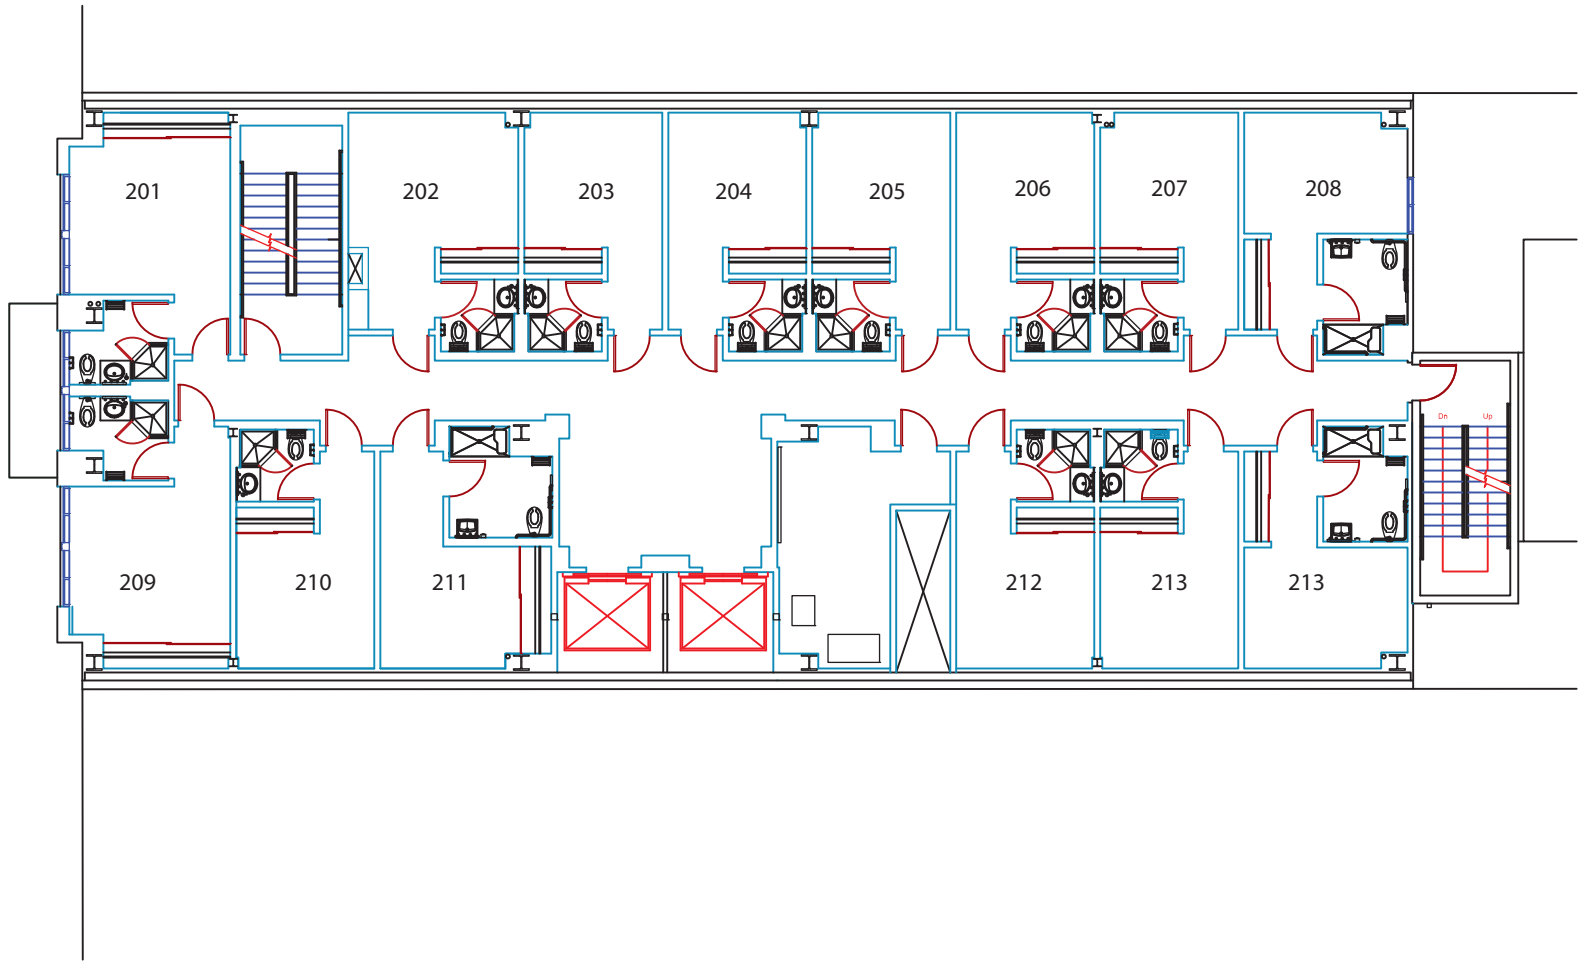

ROY ROGERS DALE EVANS BLDG
FIRST FLOOR
SCALE OF PDF @100%: 1/16" = 1'

ROY ROGERS DALE EVANS
SECOND FLOOR
SCALE OF PDF @ 100%: 1/16" = 1'