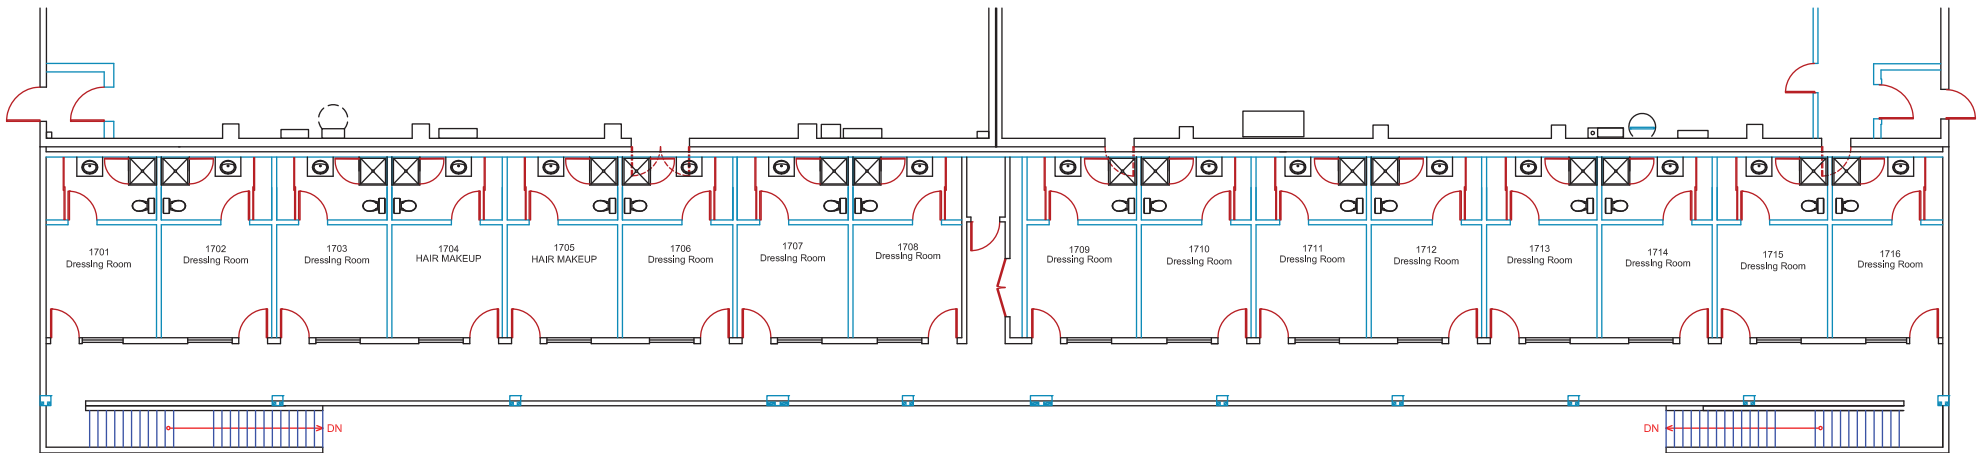

FIRST FLOOR

SECOND FLOOR

SANTA FE DRESSING ROOMS  
 STAGES 16-17  
 SCALE OF PDF @100%: 1/4" = 5'