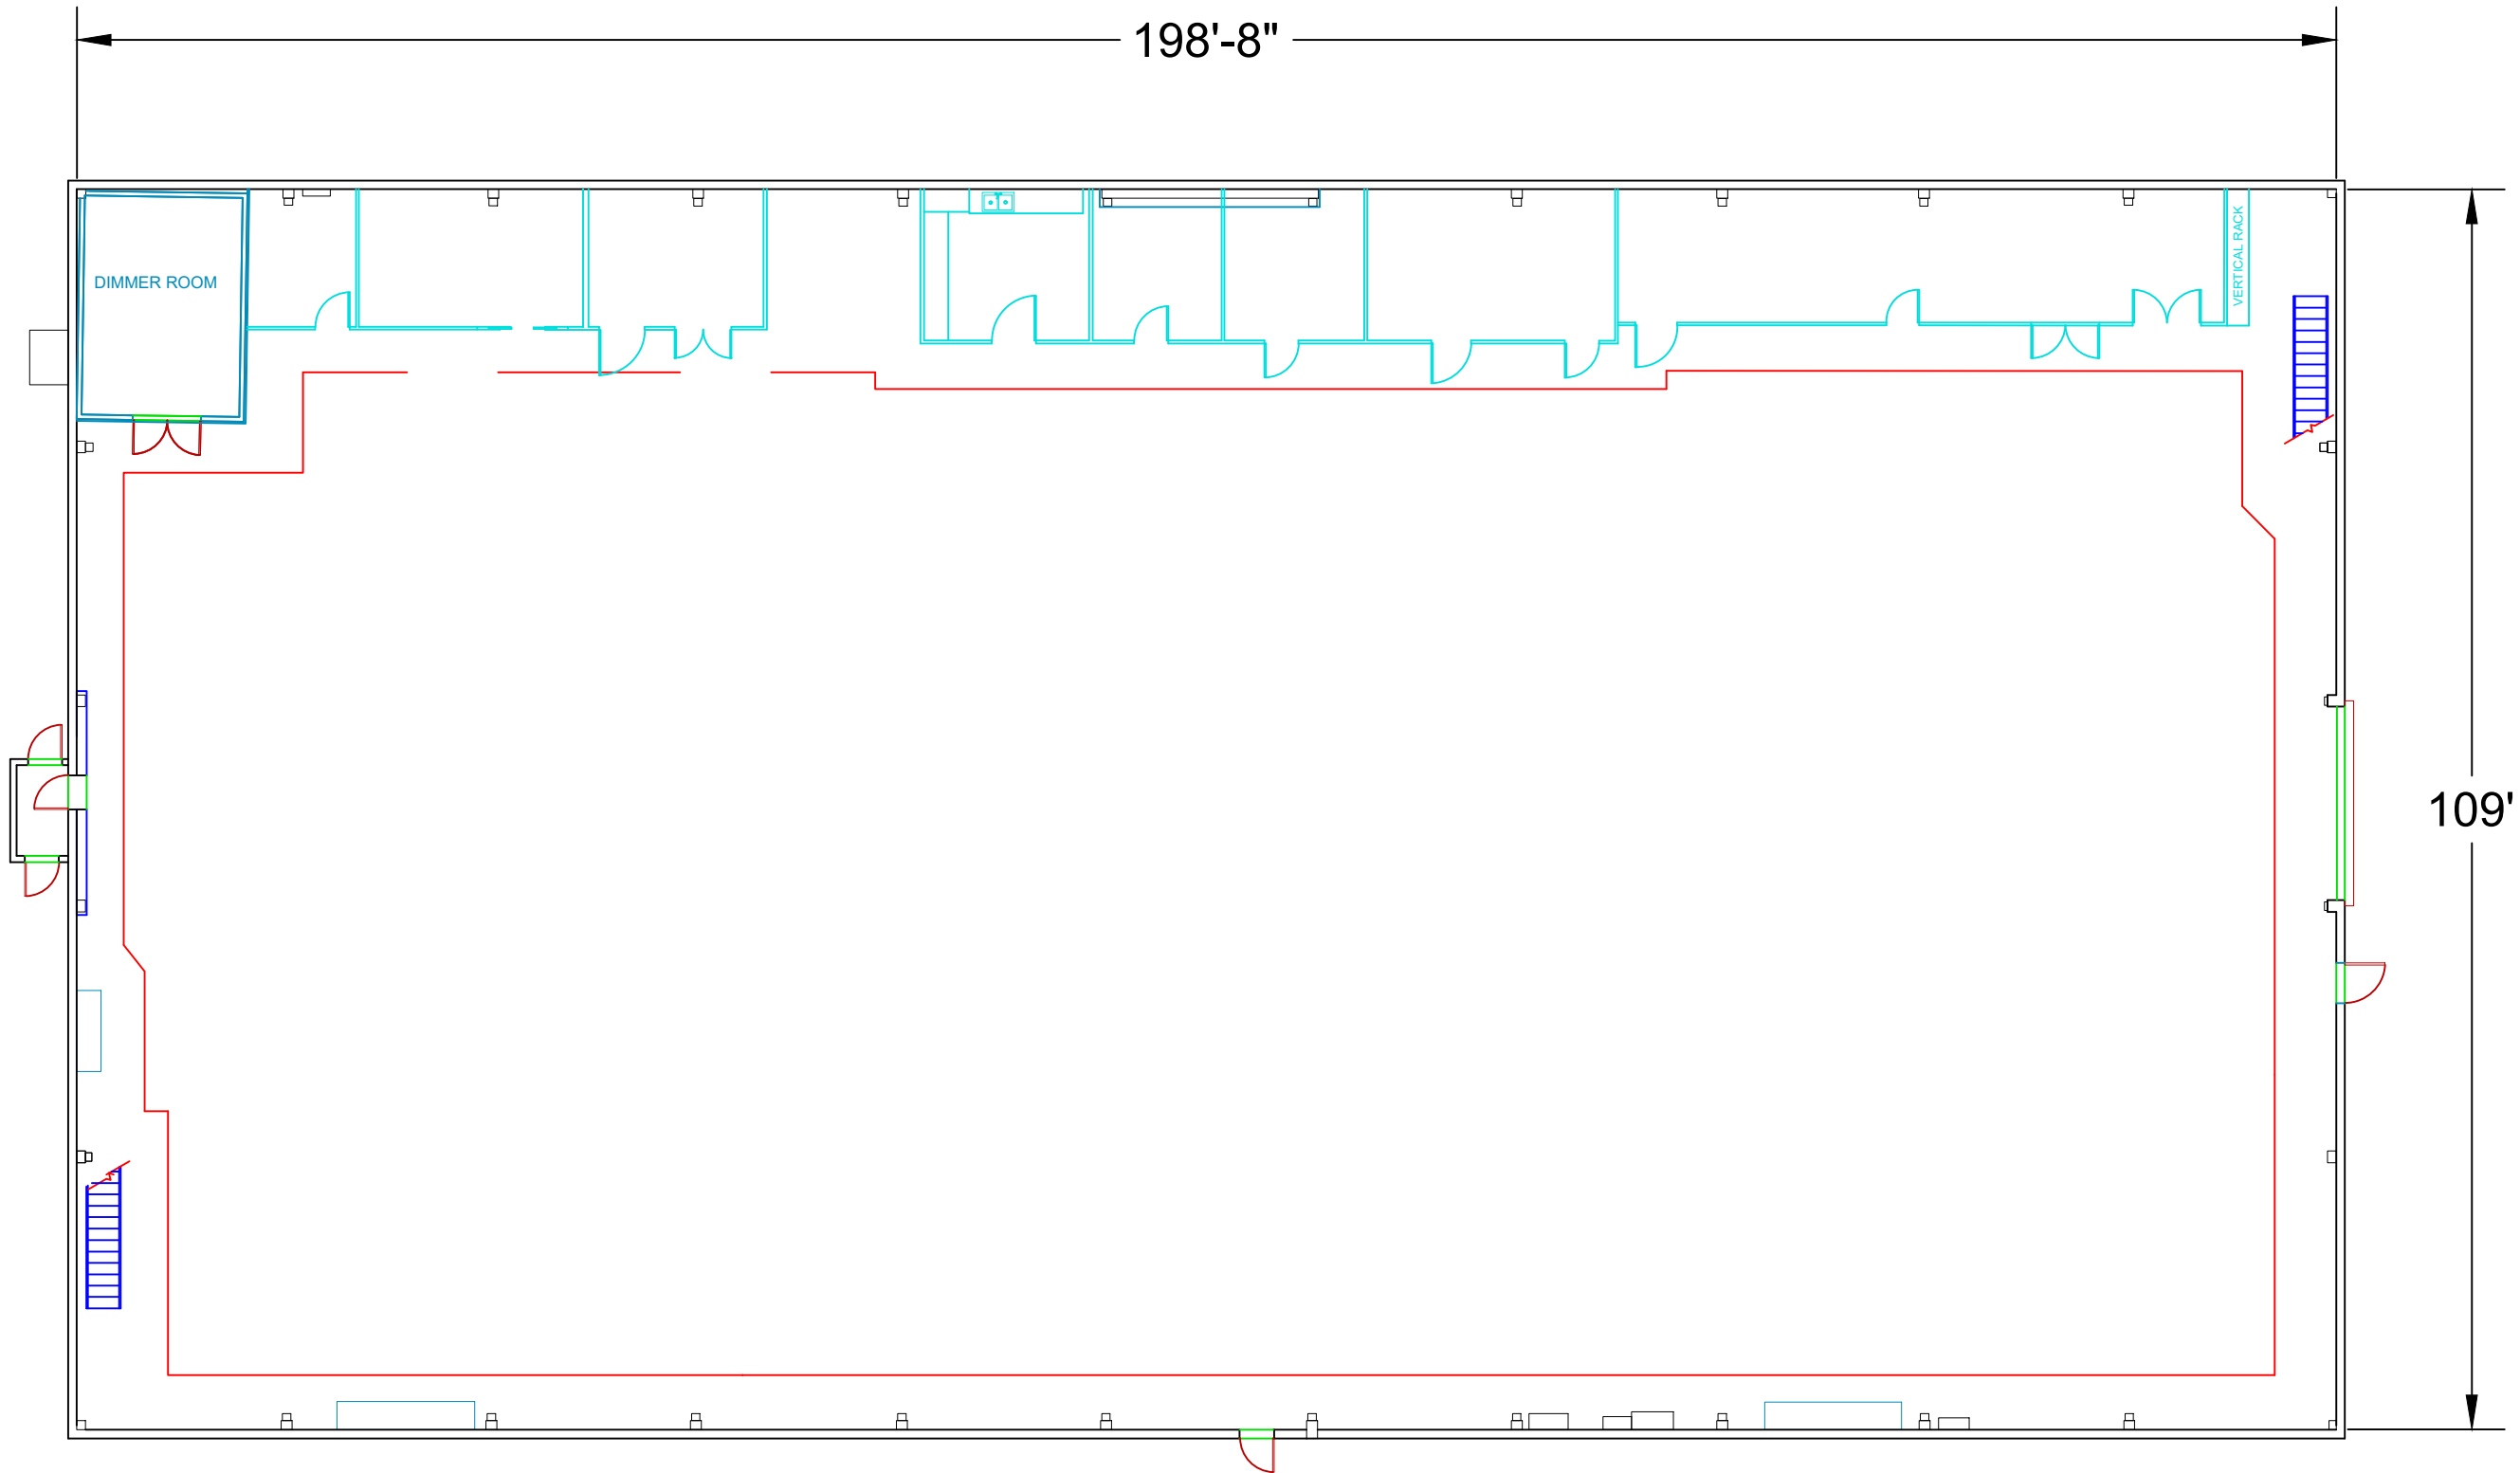

Radford Studio Center
4024 Radford Ave.
Studio City, CA 91604

STAGE 10

REV. #:	NOTES:	DATE:
R 1	-	-
R 2	-	-
R 3	-	-
R 4	-	-
R 5	-	-
R 6	-	-
R 7	-	-
R 8	-	-

PROJECT: PROJECT NAME

BUILDING: Facility Name

DRAWN: C. Georgiev

CHECKED: -

DATE: 3/10/22

CAD FILE: stage_10.dwg

SCALE: 1/16"=1'-0"

SHEET NO.:

A1.0