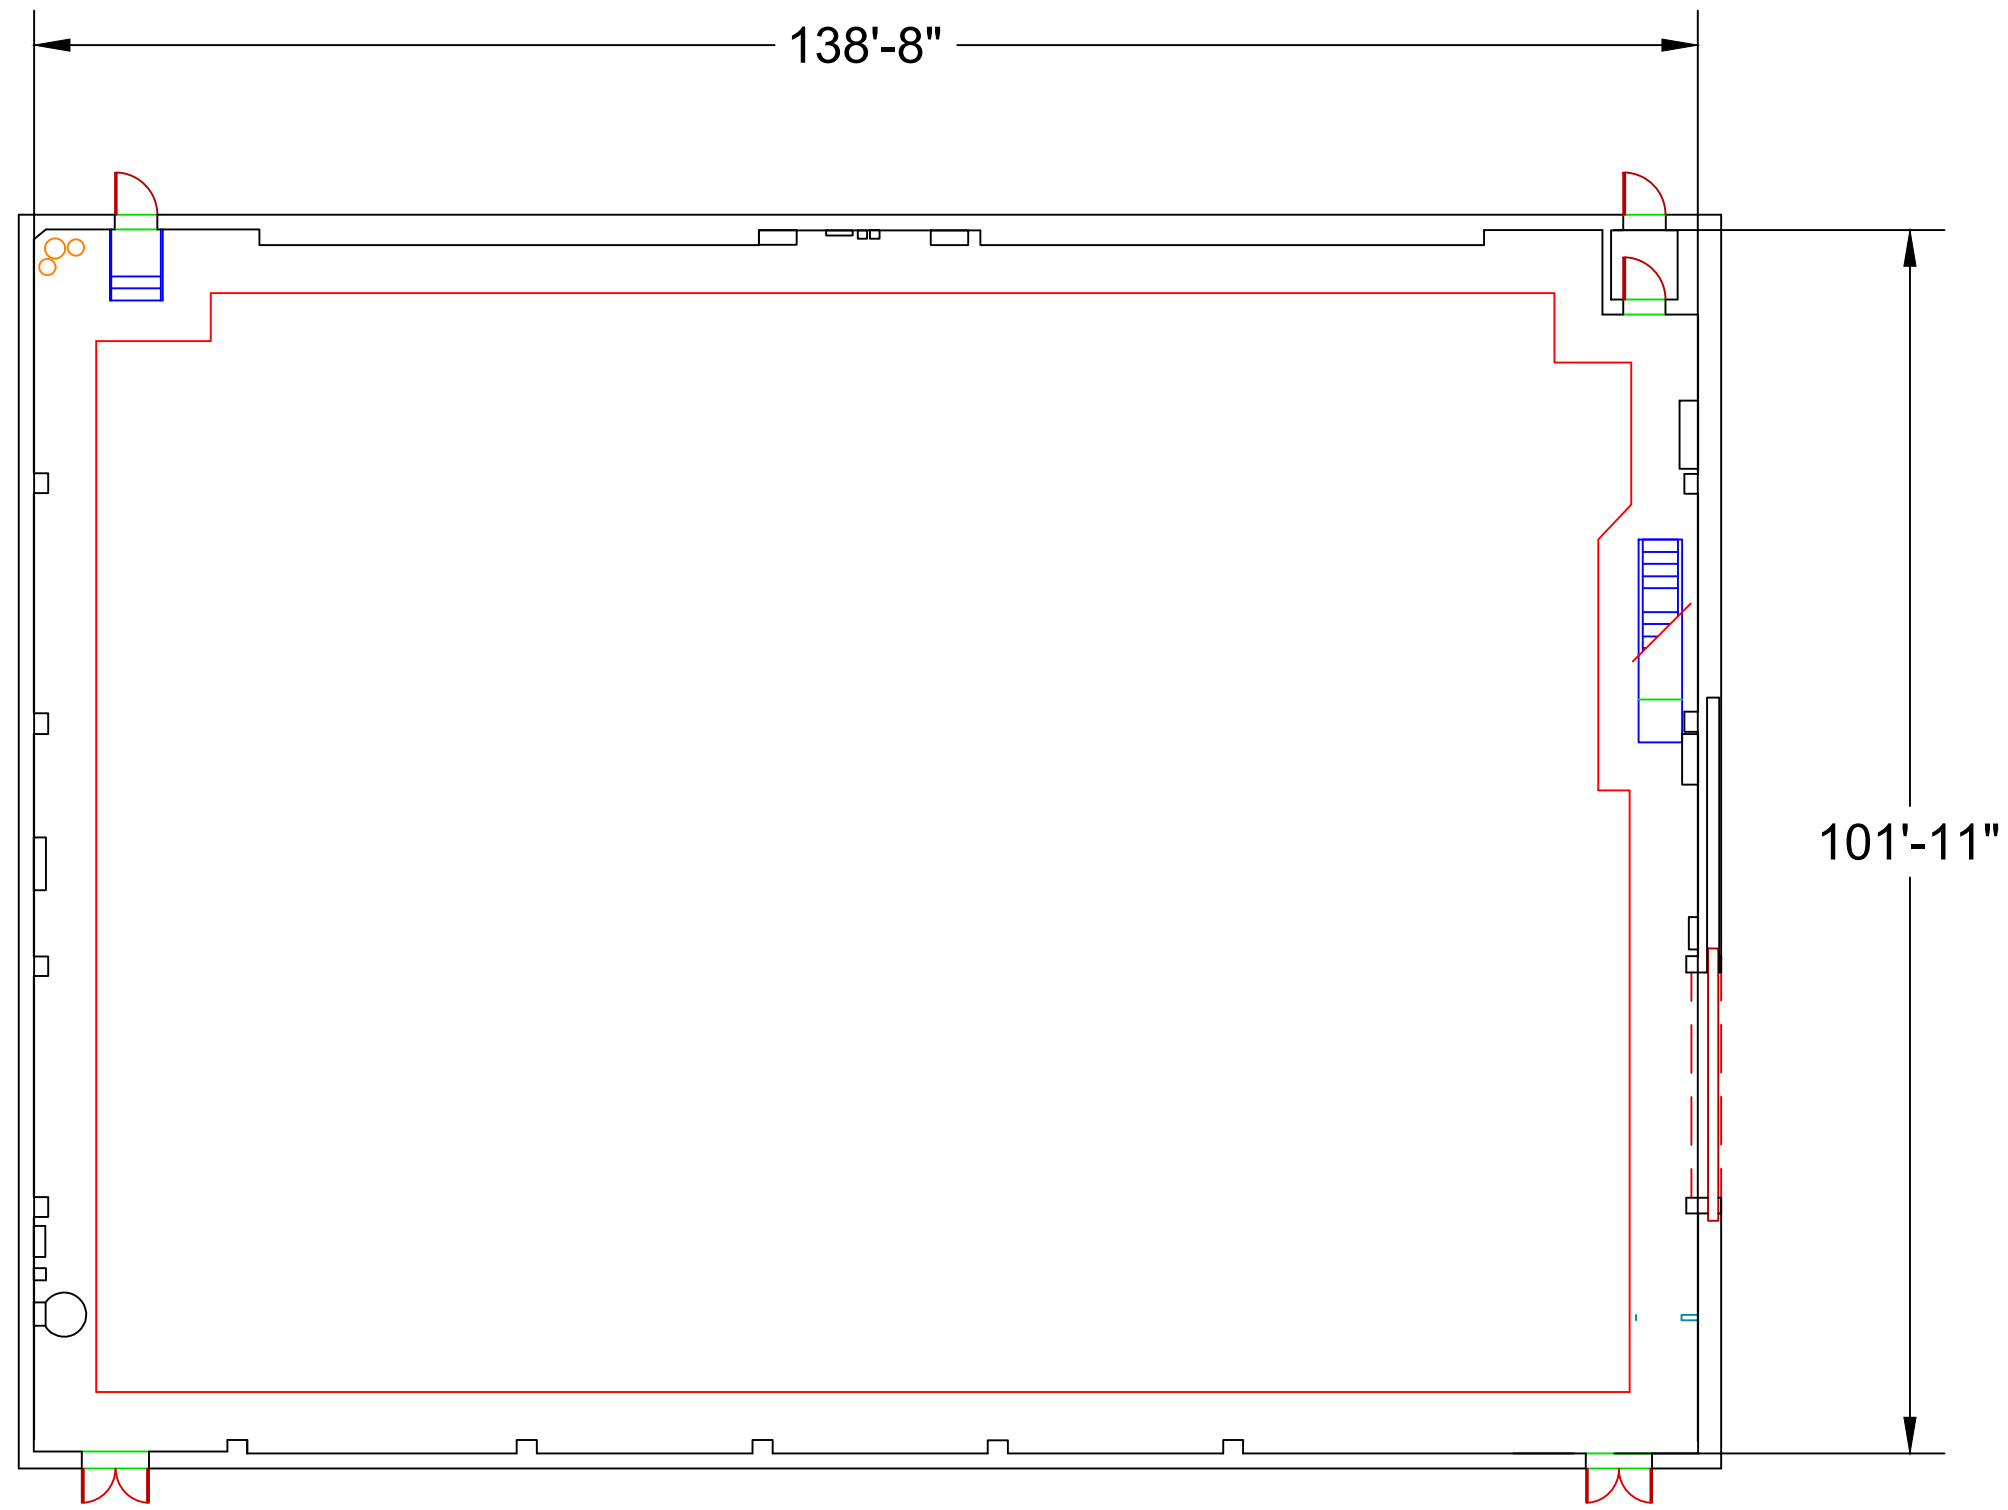

Radford Studio Center
4024 Radford Ave.
Studio City, CA 91604

STAGE 14

REV. #	NOTES	DATE
R 1	-	-
R 2	-	-
R 3	-	-
R 4	-	-
R 5	-	-
R 6	-	-
R 7	-	-
R 8	-	-

PROJECT: PROJECT NAME

BUILDING: Facility Name

DRAWN: C. Georgiev

CHECKED: -

DATE: 3/10/22

CAD FILE: stage_14.dwg

SCALE: 1/16"=1'-0"

SHEET NO.:

A1.0