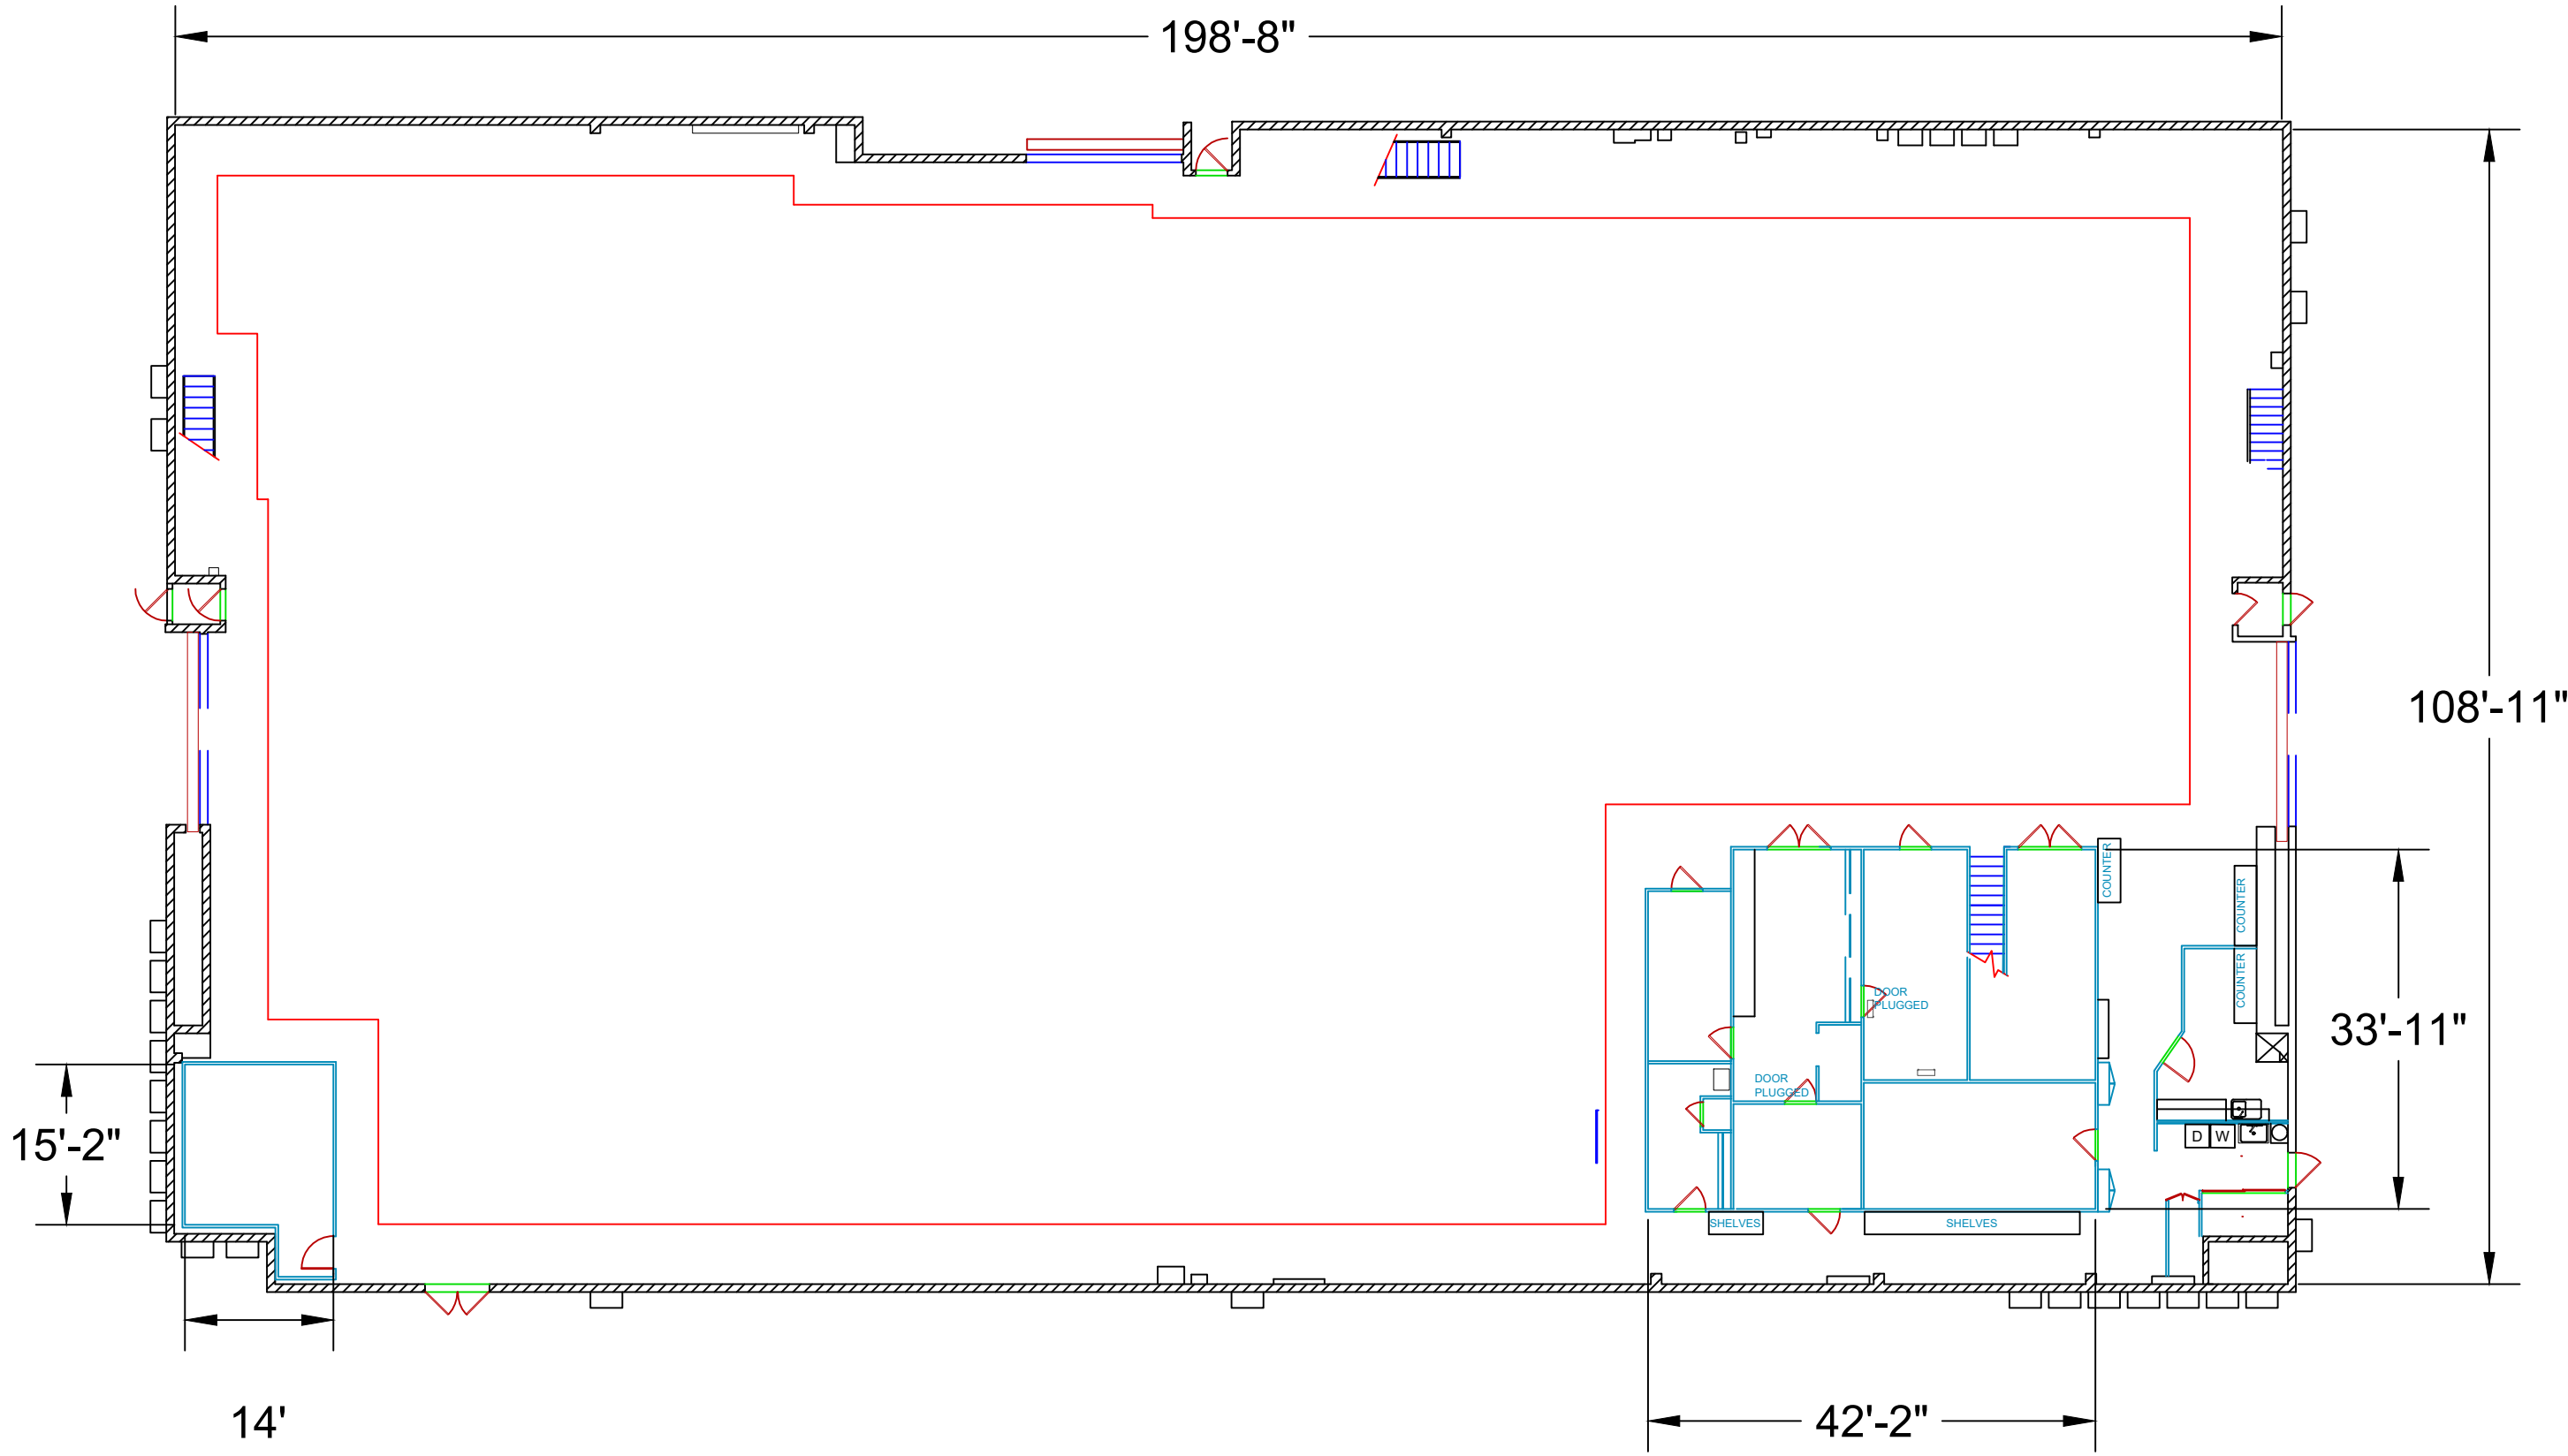

Radford Studio Center
 4024 Radford Ave.
 Studio City, CA 91604

STAGE 2

REV. #:	NOTES:	DATE:
R 1		-
R 2		-
R 3		-
R 4		-
R 5		-
R 6		-
R 7		-
R 8		-

PROJECT: PROJECT NAME
 BUILDING: Facility Name

DRAWN: C. Georgiev
 CHECKED: -
 DATE: 3/10/22
 CAD FILE: stage_2.dwg
 SCALE: 1/16"=1'-0"
 SHEET NO.: