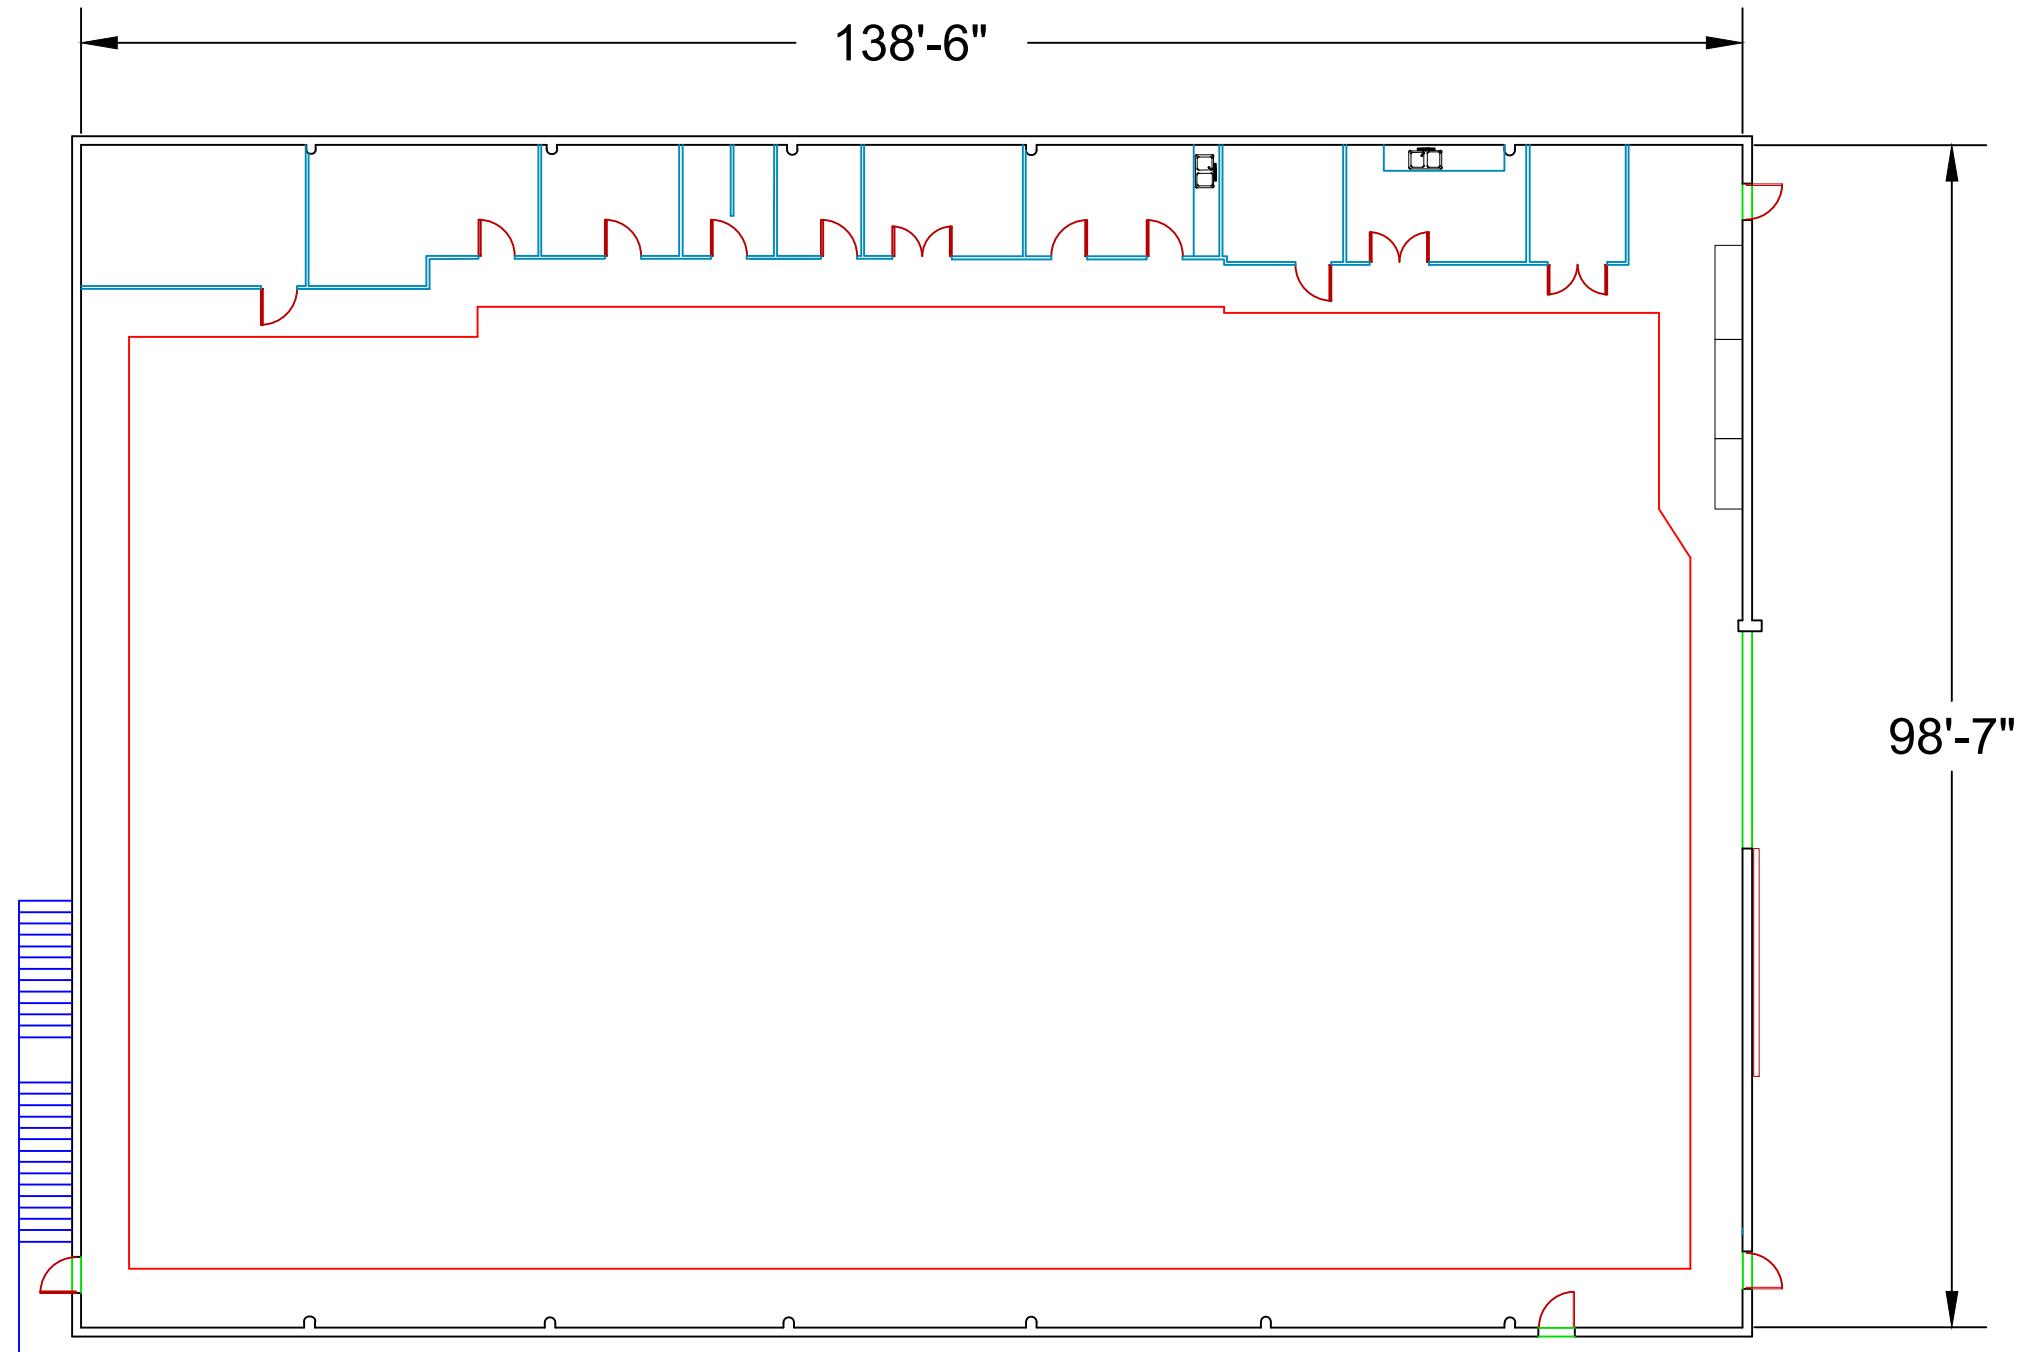

Radford Studio Center
 4024 Radford Ave.
 Studio City, CA 91604

STAGE 20

REV. #:	NOTES:	DATE:
R 1		-
R 2		-
R 3		-
R 4		-
R 5		-
R 6		-
R 7		-
R 8		-

PROJECT: PROJECT NAME

BUILDING:
 Facility Name

DRAWN: C. Georgiev

CHECKED: -

DATE: 3/11/22

CAD FILE: stage_20.dwg

SCALE: 1/16"=1'-0"

SHEET NO.:

A1.0